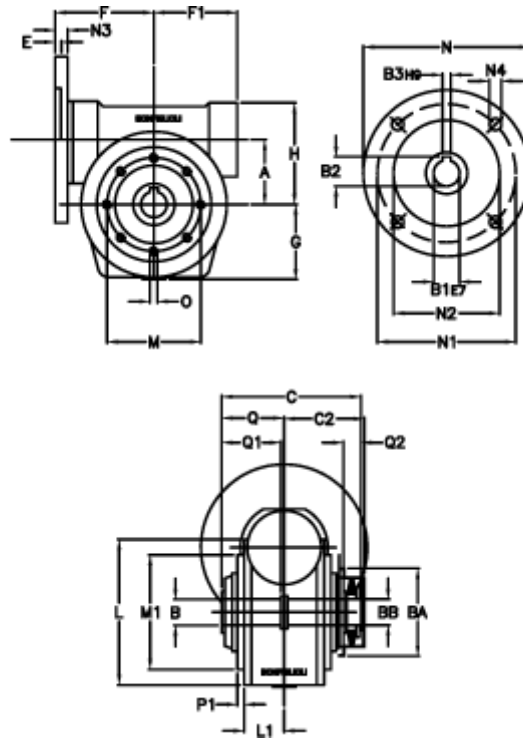

Article number: 390204401472316

Description: Worm Gear with Torque Limiter
VF 44-L1-P-14-P63B14

Measures

a = 44.60	C2 = 48	L1 = 35.0	O = M6x8
B = 18	Description = VF 44P-xx-63B14	m = 65	P1 = 2.0
B1 E7 = 11	E = 2.0	M1 = 50	Q = 32.0
B2 = 12.8	F = 65	N = 90	Q1 = 32
B3 H9 = 4	F1 = 54	N1 = 75	Q2 = 12
BA = 40	g = 51	N2 = 60	
BB H7 = 11	H = 71.0	N3 = 8.0	
C = 79	L = 80.0	N4 = 5,5	